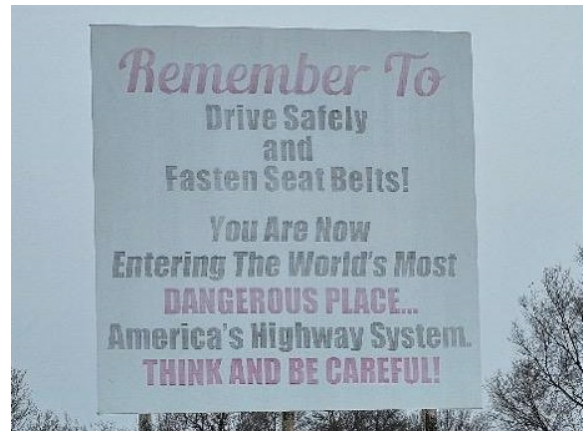

## Defensive Driving

By: Jon Zubko / Driver Trainer and Trucking Coordinator, Myrl & Roy's

Most people don't realize the most dangerous thing they do every day is getting behind the wheel of a vehicle with little or no concern about the dangers on the roadway. According to South Dakota Public Safety, there were 99,324 crashes last year. Of those crashes there were 160,924 people involved, with 689 fatalities. Most people take driving for granted and put little thought into possible hazards or emergencies they may encounter on the roadway, as well as what to do in an emergency.

Sign outside of Myrl & Roy's reminding our drivers to drive safely.

At L.G. Everist, we have incorporated the Smith Driving System into our trucking fleet. This course is designed to teach you how to drive and change your driving behaviors behind the wheel.