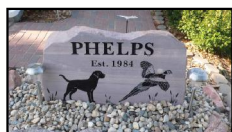

Residential