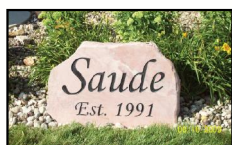

Residential