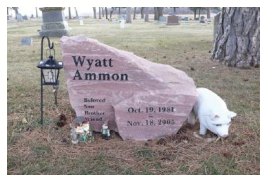

Questions, Comments or Ideas:

Let us know how we're doing: info@lgeverist.com or 605.334.5000

www.lgeverist.com